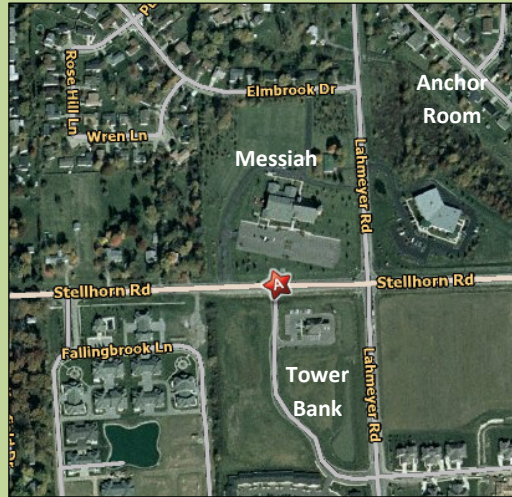

Sunday Morning Schedule

Worship Times:

8:00 am	Traditional
9:30 am	Spirited Traditional
11:00 am	Praise

Holy Communion celebrated regularly

Staffed Child Care

Provided at 9:30 and 11:00 (birth to age 4)

Sunday School

JAM: The Journey at Messiah

9:30 am

Ages 3 through adult